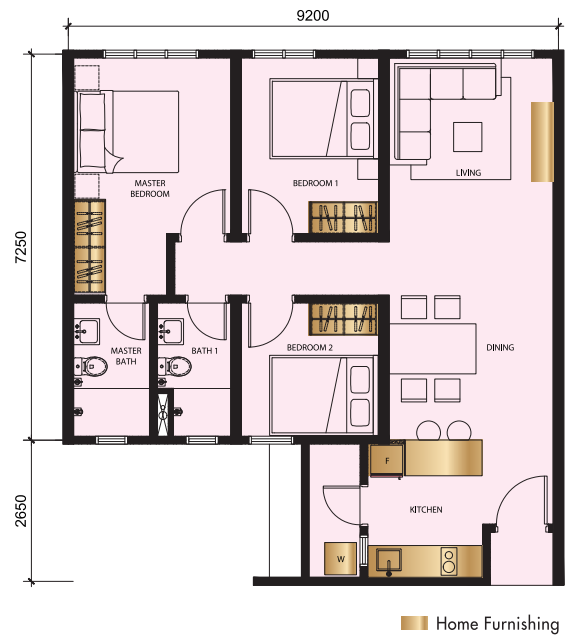

TYPE B

3 BEDROOMS + 2 BATHROOMS | 850 SQ.FT.

DESIGNED HOME FURNISHING

Kitchen Cabinet, Hood & Hob, Refrigerator, Washer cum Dryer

Water Heater & Mirror for all Bathrooms

Wardrobes for all Bedrooms

Living Room TV Cabinet

3 Air-cond Units

Reinvent Spaces. Enhance Life.

MahSing

THE EDGE
Top Property
Developers Awards
2019

BCI ASIA
AWARDS 2019
TOP TEN
DEVELOPERS 2019

M Centura Sales Gallery
G-07, Maxim Citylights Sentul,
No 25, Jalan Sentul Pasar, 51000 KL
Show Units Open Daily: 10am - 6pm

03 9212 8310
mcentura.com.my