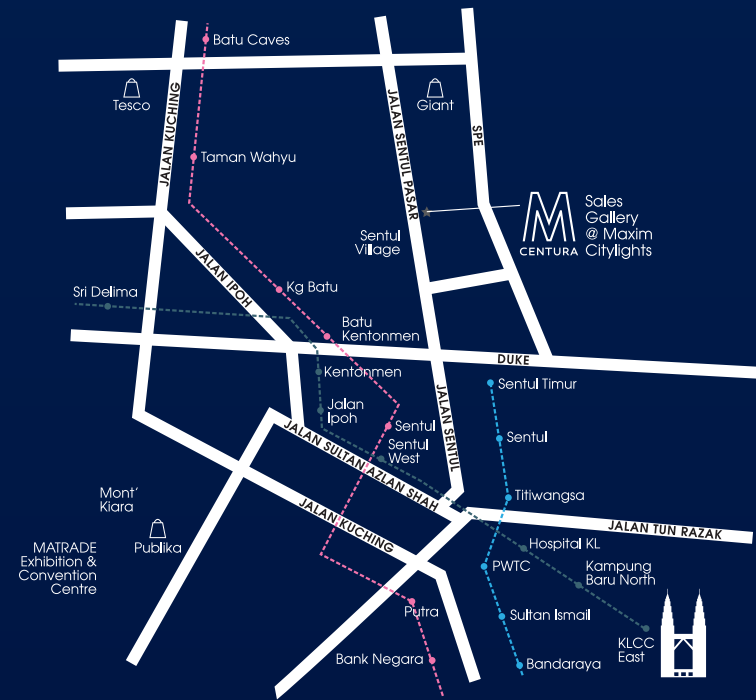

- DUKE - Duta-Ulu Kelang Expressway
- MRR2 - Middle Ring Road 2
- SPE - Setiawangsa-Pantai Expressway (Under Construction)
- LRT Ampang Line
- KTM Line
- MRT Line 2* (Under Construction, To Be Completed By 2022)